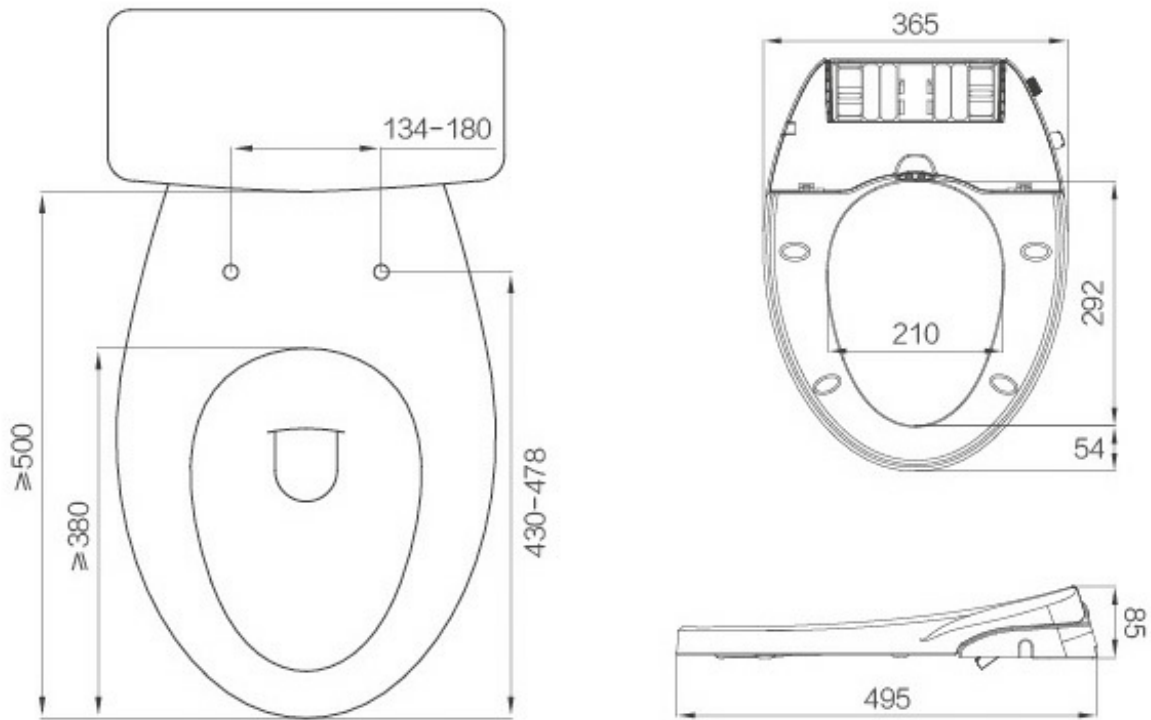

V Shape Manual Bidet Seat

 bathwarepro.com/product/v-shape-manual-bidet-seat/

Item No.: BPA1001

- Overall size: 360(W)x495(D)x85(H)/mm.
- Major material: P.P.
- With filter part to avoid the pipe jams.
- Fit for more toilets.
- Design based on more stable and heavier.
- Easy installation.
- Soft close function for seat and lid.

Reference Code:

BPA1001.102.01 – V shape bidet seat, G1/2" connection.

BPA1001.102.02 – V shape bidet seat, G1/2" connection, controllable self-cleaning function.

Product Application

Installation Size: A=430~478, B=134~180

Water Pressure: 0.07~0.80 Mpa

Tape Water Only: Prohibit the use of neutral water, hard water or raining water. External constant temperature heating device can be used to provide hot water washing.

Package Content: Bidet seat, installation parts, T shaped joint, flexible hose.

Inner Box Size: 382*523*100 mm

Carton Size: 400*535*550 mm

1 Master Carton: 5pcs

20' Container: 1140 pcs

-  **POWER FREE**
intelligent
-  **ONE BUTTON OPERATION**
contracted
-  **QUICK RELEASE**
convenient
-  **CLEAN & HEALTH**
comfortable