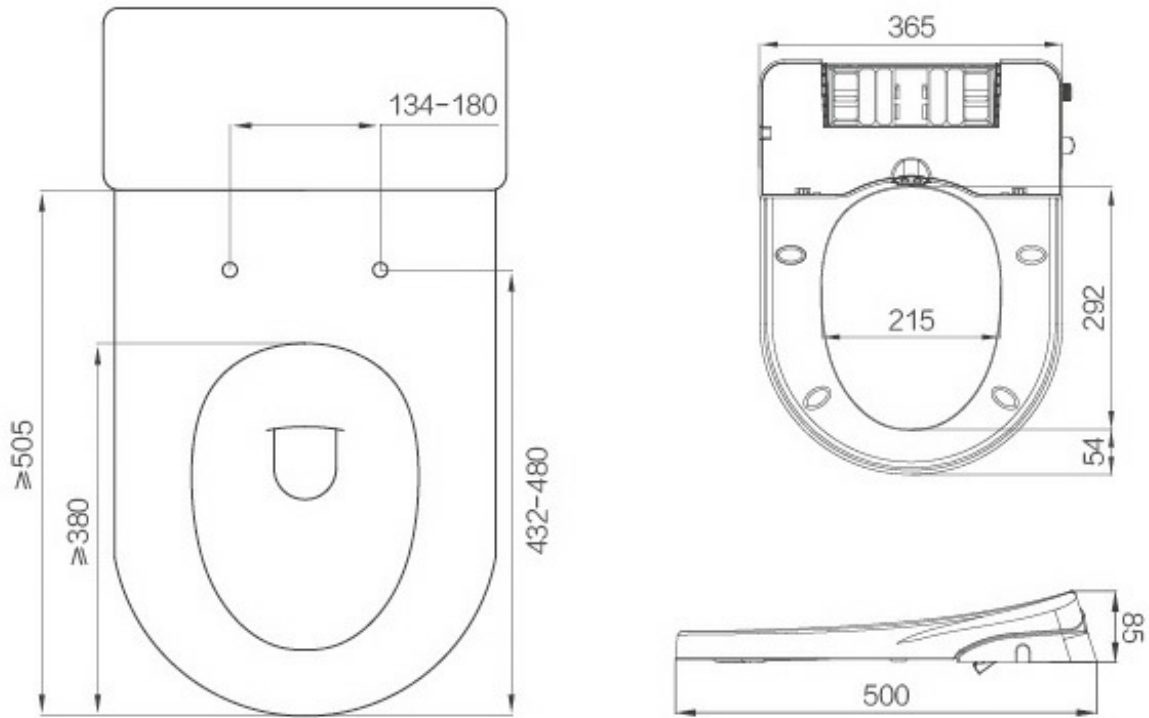

D Shape Manual Bidet Seat

 bathwarepro.com/product/d-shape-manual-bidet-seat/

Item No.: BPA1002

- Overall size: 365(W)x498(D)x86(H)/mm.
- Major material: P.P.
- With filter part to avoid the pipe jams.
- Fit for more toilets.
- Design based on more stable and heavier.
- Easy installation.
- Soft close function for seat and lid.

Reference Code:

BPA1002.102.01 – V shape bidet seat, G1/2" connection.

BPA1002.102.02 – V shape bidet seat, G1/2" connection, controllable self-cleaning function.

Product Application

Installation Size: A=430~478, B=134~180

Water Pressure: 0.07~0.80 Mpa

Tape Water Only: Prohibit the use of neutral water, hard water or raining water. External constant temperature heating device can be used to provide hot water washing.

Package Content: Bidet seat, installation parts, T shaped joint, flexible hose.

Inner Box Size: 429*530*100 mm

Carton Size: 455*535*550 mm

1 Master Carton: 5pcs

20' Container: 1005 pcs

-  **POWER FREE**
intelligent
-  **ONE BUTTON OPERATION**
contracted
-  **QUICK RELEASE**
convenient
-  **CLEAN & HEALTH**
comfortable